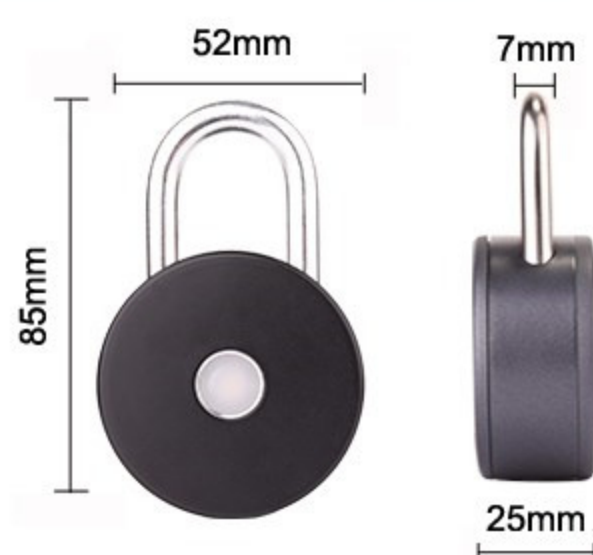

Bluetooth locks
Manually unlock
Auto Unlock
Password unlock
size:85*52*25 mm

[Learn More>>](#)

App Unlock

Simple to use
Easy control

unlock

ResLock Auto Unlock

Key Unlock

ResLock (outdoor use)

Waterproof rating **IP7**

ResLock Size:

Weight: 205g

Battery

MicroUSB

CR2032 battery can unlock 2000-3000 times, can be replaced in the unlocked state.

Packing

Welcome to inquire our Reslock