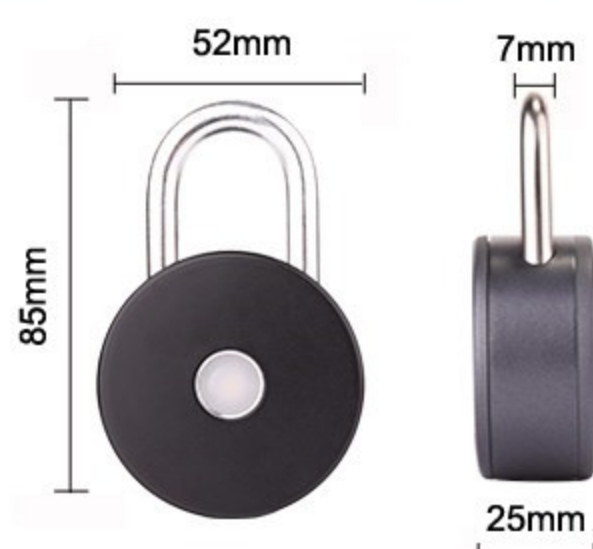

Bluetooth locks
Manually unlock
Auto Unlock
Password unlock
size:85*52*25 mm

[Learn More>>](#)

App Unlock

Simple to use
Easy control

unlock

ResLock Auto Unlock

Key Unlock

ResLock (outdoor use)

Waterproof rating **IP7**

ResLock Size:

Weight: 205g

Battery

MicroUSB

CR2032 battery can unlock 2000-3000 times, can be replaced in the unlocked state.

Packing

Welcome to inquire our Reslock