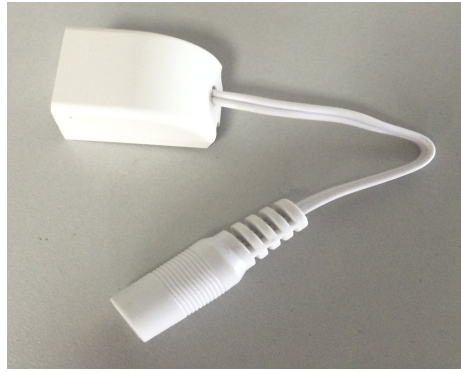

# LED Rail Line Lamp

## Product Features

- 1.The guide rail type installation method, the product can be placed on the track and can slide freely at any position,
- 2.The lamp body with high performance magnets, the product through the magnet is fixed on the track, convenient installation.
- 3.The lamp can be seamless, according to the demand of rail and light length can be any longer.
4. With a variety of connectors, according to the needs of casual stitching.
- 5.The LED light source with high luminous efficiency, high performance and high heat dissipation aluminum shell, high expansion of light makes PC cover longer life, light more evenly, soft.

## Accessories

Explanatory Chart	Model No.	Power (W)	Body Material	LED Type	Lumens (lm)	CRI (Ra)	size (mm)
	right-angle connector	0.6W	PC	2835	40 $\pm$ 10%	80	30*30*19mm
	cross joint	1.2W	PC	2835	90 $\pm$ 10%	80	40*40*19mm