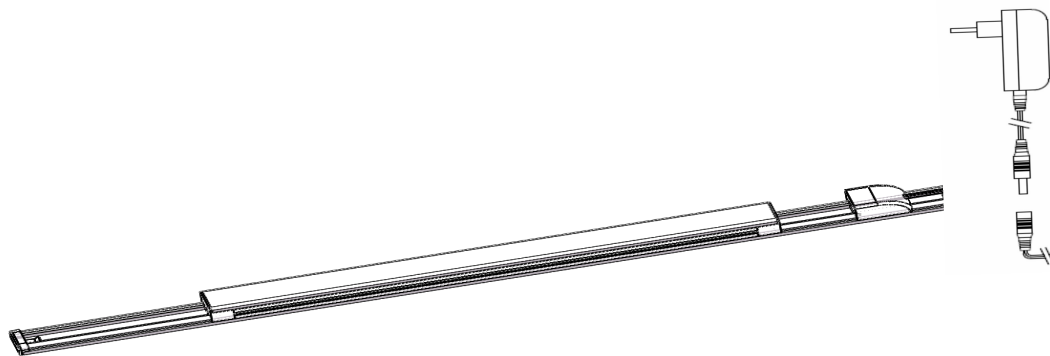

power cable	Length:150mm
	connecting cables	Length:150mm□300mm□600mm□1000mm□1500mm
	rail	Length:220mm□330mm□630mm□1240mm□1840mm

Product application place:

Interior decoration and lighting,Cabinet lighting.

Installation