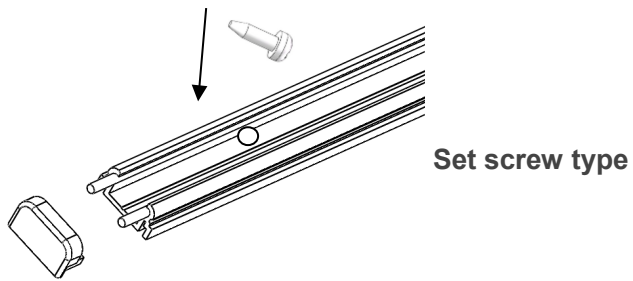

power cable	Length:150mm
	connecting cables	Length:150mm□300mm□600mm□1000mm□1500mm
	rail	Length:220mm□330mm□630mm□1240mm□1840mm

Product application place:

Interior decoration and lighting,Cabinet lighting.

Installation