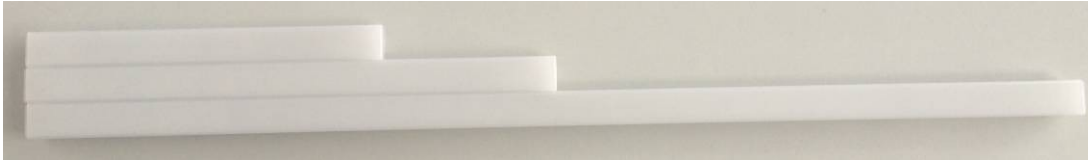

Product Features

- 1.The guide rail type installation method, the product can be placed on the track and can slide freely at any position,
- 2.The lamp body with high performance magnets, the product through the magnet is fixed on the track, convenient installation.
- 3.The lamp can be seamless, according to the demand of rail and light length can be any longer.
4. With a variety of connectors, according to the needs of casual stitching.
- 5.The LED light source with high luminous efficiency, high performance and high heat dissipation aluminum shell, high expansion of light makes PC cover longer life, light more evenly, soft.

Specification

Voltage: DC24V DC12V

Operating temperature:0-45°C

Lamp life:50000hr/70%

available colir:2700K,3000K,4000K,6000K

Color rendering: Ra>80

Energy efficiency: 90lm/W

Degree of protection: IP20

light bar Technical Parameters

Model No.	Power (W)	Body Material	LED Type	Lumens (lm)	CRI (Ra)	size (mm)
OLM.LIN.BN.2W-100	2W	PC+ Aluminum	2835	150$\pm$10%	80	100*20*19mm
OLM.LIN.BN.3W-200	3W	PC+ Aluminum	2835	220$\pm$10%	80	200*20*19mm
OLM.LIN.BN.5W-300	5W	PC+ Aluminum	2835	380$\pm$10%	80	300*20*19mm
OLM.LIN.BN.9W-600	9W	PC+ Aluminum	2835	720$\pm$10%	80	600*20*19mm
OLM.LIN.BN.15W-1000	15W	PC+ Aluminum	2835	1200$\pm$10%	80	1000*20*19mm
OLM.LIN.BN.18W-1200	18W	PC+ Aluminum	2835	1440$\pm$10%	80	1200*20*19mm

Accessories

Explanatory Chart	Model No.	Power (W)	Body Material	LED Type	Lumens (lm)	CRI (Ra)	size (mm)
	right-angle connector	0.6W	PC	2835	40$\pm$10%	80	30*30*19mm
	cross joint	1.2W	PC	2835	90$\pm$10%	80	40*40*19mm