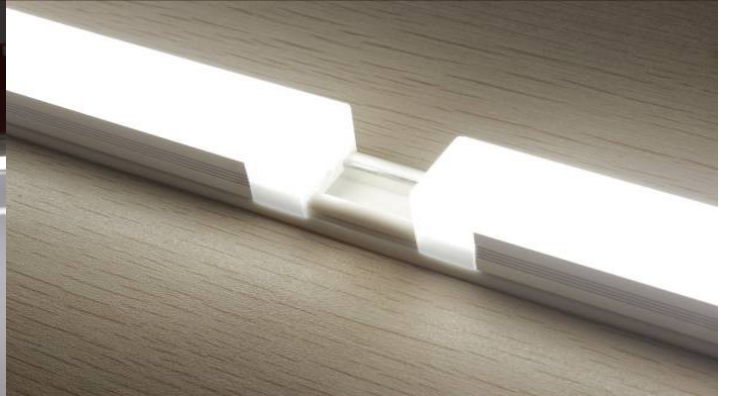

# LED Rail Line Lamp

## Product Features

- 1.The guide rail type installation method, the product can be placed on the track and can slide freely at any position,
- 2.The lamp body with high performance magnets, the product through the magnet is fixed on the track, convenient installation.
- 3.The lamp can be seamless, according to the demand of rail and light length can be any longer.
4. With a variety of connectors, according to the needs of casual stitching.
- 5.The LED light source with high luminous efficiency, high performance and high heat dissipation aluminum shell, high expansion of light makes PC cover longer life, light more evenly, soft.